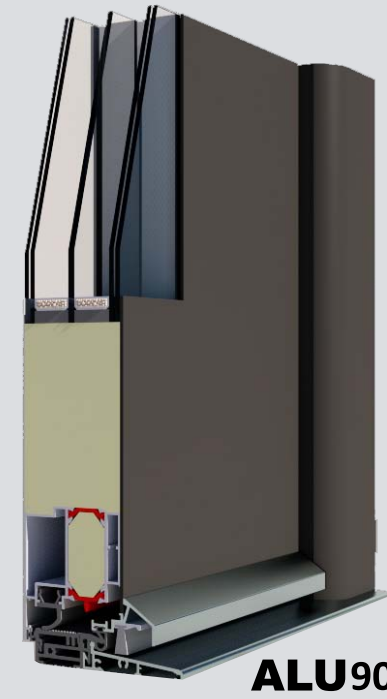

# ALU105

ALU	105 mm	85 mm	4	4
Aluminium SYSTEM	SYSTEM depth	Frame/panel depth	Seals	Layers of glass
	0.4	0.65		
	U <sub>g</sub>	U <sub>d</sub>		

ALU	90 mm	66 mm	3	3
Aluminium SYSTEM	SYSTEM depth	Frame/panel depth	Seals	Layers of glass
	0.6	0.88		
	U <sub>g</sub>	U <sub>d</sub>		