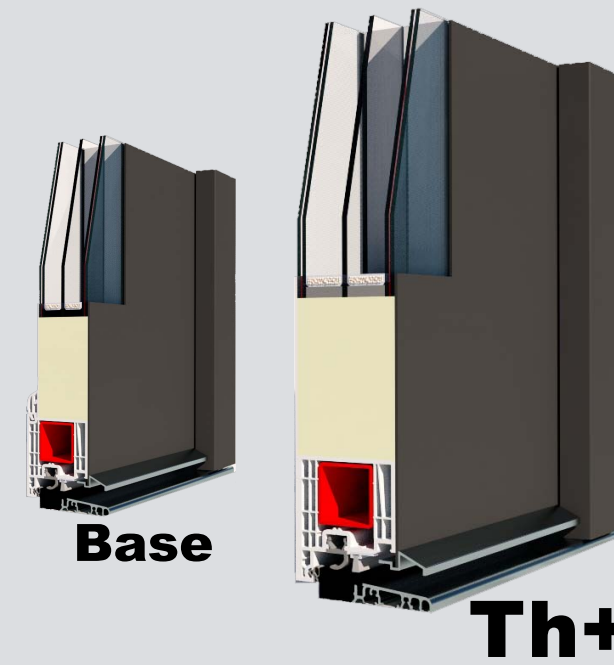

WH 94 Th+

WH 94

WH 75

ALU PVC Aluminium +PVC SYSTEM	124 mm SYSTEM depth	94 mm Frame/panel depth	3/4 Seals	4 Layers of glass
	0.4 U_g	0.58 U_d		

ALU PVC Aluminium +PVC SYSTEM	102 mm SYSTEM depth	75 mm Frame/panel depth	2 Seals	3 Layers of glass
	0.6 U_g	0.8 U_d		

WH 75 Th+