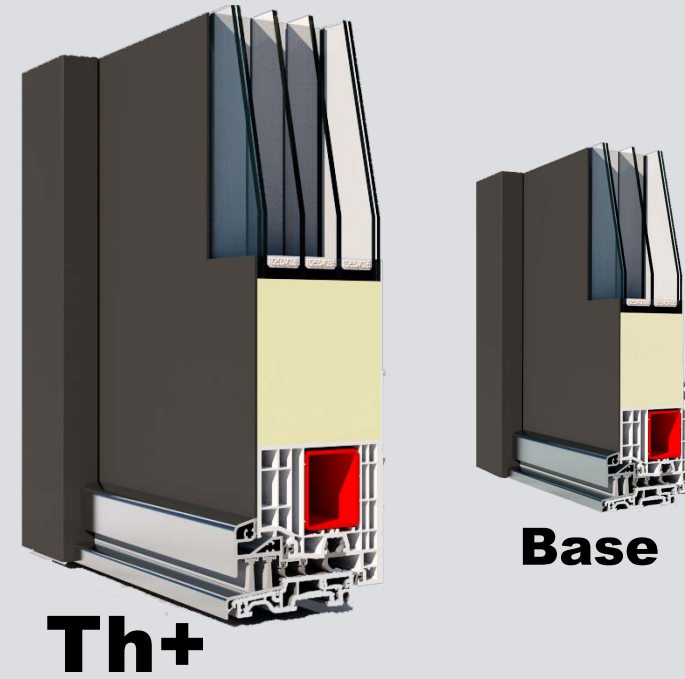

WH 94 Th+

WH 94

WH 75

ALU PVC Aluminium +PVC SYSTEM	124 mm SYSTEM depth	94 mm Frame/panel depth	3/4 Seals	4 Layers of glass
	0.4 U_g	0.58 U_d		

ALU PVC Aluminium +PVC SYSTEM	102 mm SYSTEM depth	75 mm Frame/panel depth	2 Seals	3 Layers of glass
	0.6 U_g	0.8 U_d		

WH 75 Th+