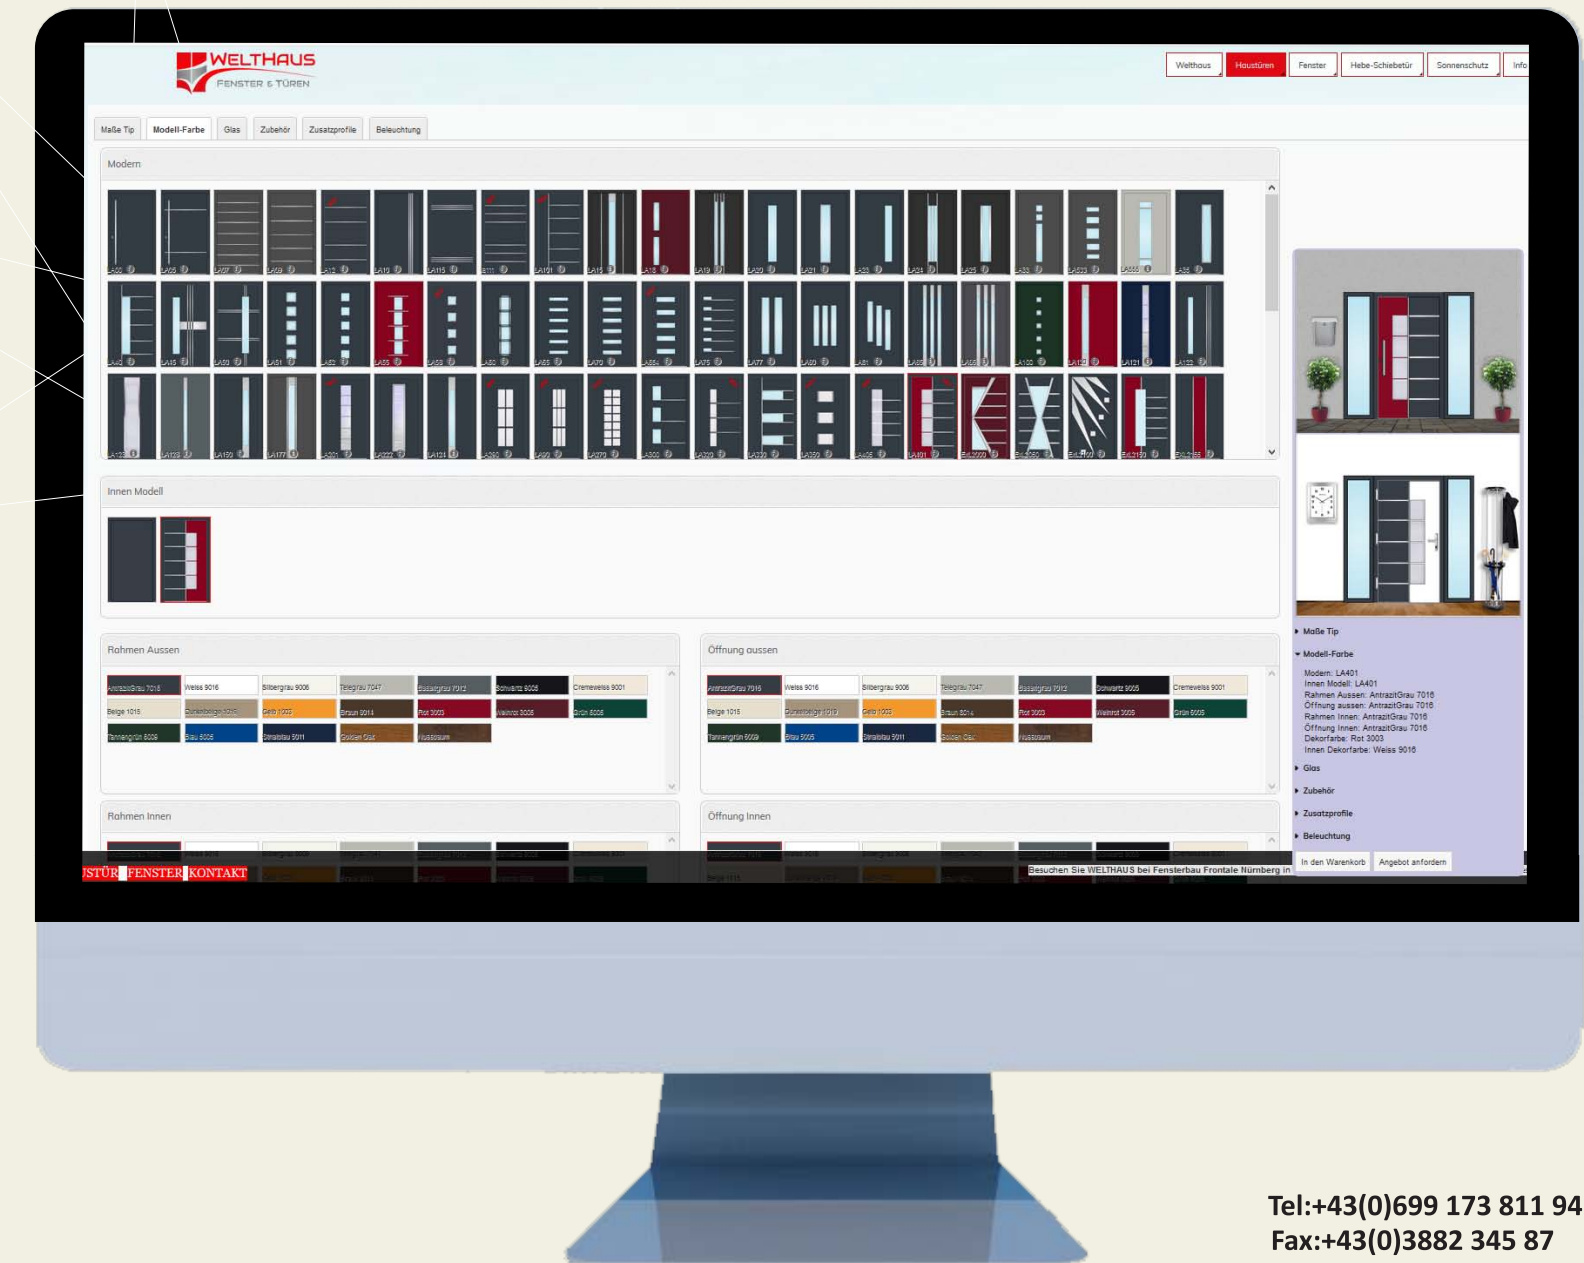

Why not configure yourself?

www.welt-haus.com

Tel: +43(0)699 173 811 94
Fax: +43(0)3882 345 87
IQ Glasbau Systems GmbH
8632 Gusswerk Kernboden 10
Österreich
office@welt-haus.at

* The company reserve the rights to change the models and other option in accordance with technical options and stocks.
** All design are copyrighted. Copying even partially, without permissions of IQ Glasbau systems GmbH - Austria are prohibited.
*** All systems are patented or are in patented process.